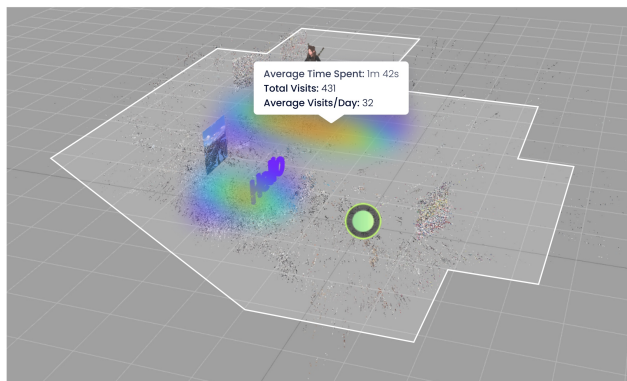

Most searched location pin

5pm-6pm (EST)

Most traffic during time of day

Most Navigated To

Date: Last 28 days

Rank	Locations	Time spent at location	# of navigations
1	Customer Service	0:23	324
2	Changing Room	1:23	182
3	Restrooms	3:03	49
4	Summer 2022 Collection	2:39	23
5	Customer Service	1:20	12

Most Popular Searches

Date: Last 28 days

Rank	Search Query	# of searches
1	"washroom"	324
2	"food"	182
3	"help desk"	49
4	"lost and found"	23
5	"change room"	12

Location List

Date: Last 28 days

Rank	Location Pin	Time spent at location	# of navigations
1	Spring 2022 Collection	1:24	324
2	Changing Room	1:43	182
3	Restrooms	2:24	149
4	Summer 2022 Collection	0:24	93
5	Customer Service	0:07	88
6	Outerwear	1:24	72
7	Innerwear	1:24	70
8	Returns	1:24	65
9	Featured Collection	1:24	65
10	Lounge Area	1:24	54

Results: 1-20 of 40

Go to Page Go >

Heatmap

Average Time Spent

Date: 9 Apr 2022 - 18 Jun 2022

Least Traffic Most traffic